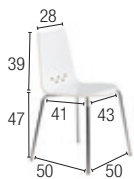

Tonic & inviting

Stool with gas lift
height-adjustment system
(+ 26 cm)

Hard-wearing and easy to clean
seat (laminated covering)

Two-tone seat colours
(White/red or White/blue)

Chrome legs

CHAIR

4 chrome legs (sold in sets of 2 chairs)

6 451 001 + col. + SQ

€ 392

Unit price: € 196

HIGH STOOL WITH CHROME LEGS

4 chrome legs (sold in sets of 2 stools)

6 451 002 + col. + SQ

€ 452

Unit price: € 226