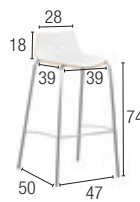

Tonic & inviting

Stool with gas lift
height-adjustment system
(+ 26 cm)

Hard-wearing and easy to clean
seat (laminated covering)

Two-tone seat colours
(White/red or White/blue)

Chrome legs

CHAIR

4 chrome legs (sold in sets of 2 chairs)

6 451 001 + col. + SQ

€ 392

Unit price: € 196

HIGH STOOL WITH CHROME LEGS

4 chrome legs (sold in sets of 2 stools)

6 451 002 + col. + SQ

€ 452

Unit price: € 226