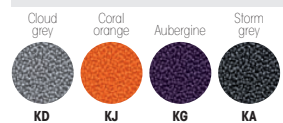

Choice of Bondai fabric colour (+ fab.)

Choice of structure finish

€ XXX From stock € XXX *On request