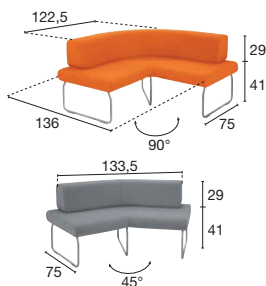

Modular and connectable

Salsa

Tubular steel frame in an aluminium grey finish.
Seat height: 41 cm.

Retail prices in € excl. tax

EASY CHAIRS

Standard modules with backrest

- 1 seat 6 096 003 + fab. + SB
- 2 seat 6 096 005 + fab. + SB

714
1002

Corner module with backrest

- 90° corner seat 6 096 010 + fab. + SB
- 45° corner seat 6 096 009 + fab. + SB

1580
1449

LOW TABLE

- Square low table 6 096 001 NN SB

363

OPTION