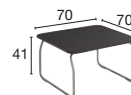

Modular and connectable

Salsa

Tubular steel frame in an aluminium grey finish.
Seat height: 41 cm.

Retail prices in € excl. tax

EASY CHAIRS

Standard modules with backrest

- 1 seat 6 096 003 + fab. + SB
- 2 seat 6 096 005 + fab. + SB

714
1002

Corner module with backrest

- 90° corner seat 6 096 010 + fab. + SB
- 45° corner seat 6 096 009 + fab. + SB

1580
1449

LOW TABLE

- Square low table 6 096 001 NN SB

363

OPTION