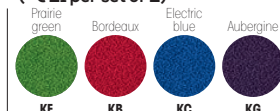

KD

KE

on request (allow 7 weeks max.) (+ € 21 per set of 2)