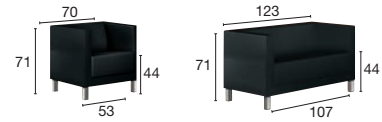

Galway

Square section 4 leg structure in a chrome finish.
Seat height: 44 cm.

Retail prices in € excl. tax

SINGLE SEAT EASY CHAIR

Simulated leather 6 453 001 T2 SQ

629

TWO SEAT SOFA

Simulated leather 6 453 002 T2 SQ

776

SUSHI LOW TABLE
6 513 003 NA SB
page 122

€ 215

Choice of Softline simulated leather colour

T2

Chest

Internal structure made from natural wood
and MDF. Seat height: 45 cm.

SINGLE SEAT EASY CHAIRS

Fabrics 6 409 001 + fab.

350

Simulated leather 6 409 001 T2

370

TWO SEAT SOFAS

Fabrics 6 409 002 + fab.*

597

Simulated leather 6 409 002 T2