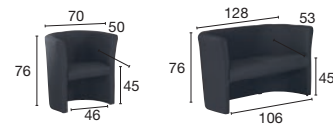

Galway

Square section 4 leg structure in a chrome finish.
Seat height: 44 cm.

Retail prices in € excl. tax

SINGLE SEAT EASY CHAIR

Simulated leather 6 453 001 T2 SQ

629

TWO SEAT SOFA

Simulated leather 6 453 002 T2 SQ

776

SUSHI LOW TABLE
6 513 003 NA SB
page 122

€ 215

Choice of Softline simulated leather colour

T2

Chest

Internal structure made from natural wood
and MDF. Seat height: 45 cm.

SINGLE SEAT EASY CHAIRS

Fabrics 6 409 001 + fab.

350

Simulated leather 6 409 001 T2

370

TWO SEAT SOFAS

Fabrics 6 409 002 + fab.*

597

Simulated leather 6 409 002 T2