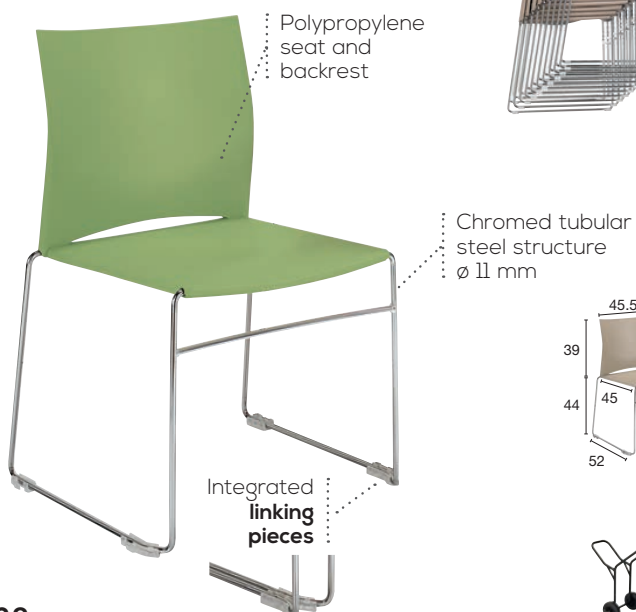

Transport dolly

For 15 chairs

5 679 022

205

Feely

x10

Sold exclusively in pairs of a matching colour

Set of 2 chairs

5 113 001 + col.

263

Unit price: 131.50

Choice of polypropylene colour (+ col.)

Transport dolly

For 10 chairs

5 679 022

205