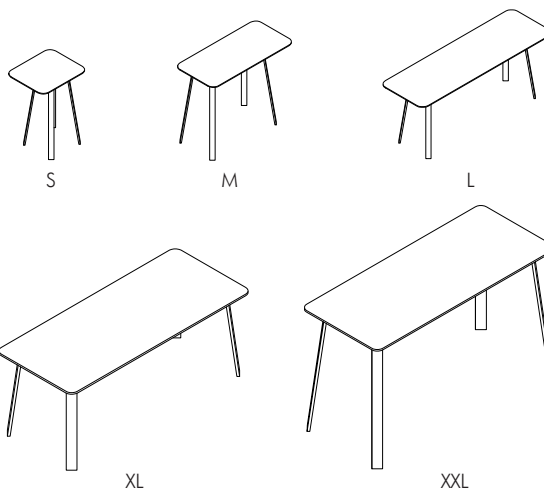

BuzziHub

Upholstered cocoon with seat

	W x D x H	3D inside	CAT A	CAT B	CAT C	CAT D	CAT E	
Hub	201 x 117 x 188 cm	Rib	€ 7.443	-	-	-	€ 9.543	
		Diamond	€ 7.607	-	-	-	€ 9.707	
Side	201 x 170 x 190 cm	Rib	€ 8.431	-	-	-	€ 10.807	
		Diamond	€ 8.758	-	-	-	€ 11.134	
Single	119 x 117 x 188 cm	Rib	€ 5.273	-	-	-	€ 7.189	
		Diamond	€ 5.436	-	-	-	€ 7.353	
Options	BuzziHub Cushion		+ € 157	+ € 211	+ € 233	+ € 245	+ € 307	
	BuzziHub Armrest		+ € 253	+ € 281	+ € 293	+ € 299	+ € 330	
	Bicolor (in same CAT)	Hub						+ € 604
		Hub Side						+ € 633
		Hub Single						+ € 575
	Light (LED)							+ € 363

Required order information: model, pattern, fabric (CAT > collection > color), option

Hub

Hub Side Left

Hub Side Right

Single

Cushion

Armrest

BuzziHub Table

Metal table in various sizes

Black (RAL 9005) or White (RAL 9010) | acoustic layer possible

	Size (W x D x H)	
S	40 x 47 x 67 cm	€ 598
	no acoustic layer possible	
M	85,5 x 41 x 67 cm	€ 904
	acoustic layer of foam & felt under worktop	+ € 63
L	138,5 x 45 x 55 cm	€ 1.537
	acoustic layer of foam & felt under worktop	+ € 94
XL	189 x 80 x 75 cm	€ 4.117
	acoustic layer of foam & felt under worktop	+ € 125
XXL	189 x 80 x 110 cm	€ 4.238
	acoustic layer of foam & felt under worktop	+ € 125