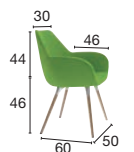

3 types of leg design to choose from

Bip Bop

3 types of leg design: metallic central stem leg in a chrome finish with fixed point automatic return, fixed chrome or wooden legs. Square inter-linkable stools.

Retail prices in € excl. tax

EASY CHAIRS

Central stem - fixed point automatic return

Simulated leather 6 446 004 T2 SQ
Xtreme fabric 6 446 004 + fab. + SQ

562

629

4 fixed legs

Simulated leather 6 446 003 T2 SQ
Xtreme fabric 6 446 003 + fab. + SQ

397

441

4 wooden legs

Simulated leather 6 446 005 T2 MB
Xtreme fabric 6 446 005 + fab. + MB

595

656

STOOLS

Square 40 x 40 cm

Simulated leather 6 447 001 T2
Xtreme fabric 6 447 001 + fab.

198

226

Integrated linking system for square stools only.

LOW TABLE

Low table with wooden legs

Natural ash wooden legs. Sanded glass table top.
ø 60 cm 6 446 007 GM MB