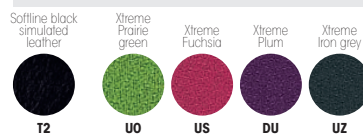

3 types of leg design to choose from

Bip Bop

3 types of leg design: metallic central stem leg in a chrome finish with fixed point automatic return, fixed chrome or wooden legs. Square inter-linkable stools.

Simulated leather 6 447 001 T2
Xtreme fabric 6 447 001 + fab.

198

226

Integrated linking system for square stools only.

LOW TABLE

Low table with wooden legs

Natural ash wooden legs. Sanded glass table top.
ø 60 cm 6 446 007 GM MB

427

Choice of Xtreme fabric and simulated leather colour (+fab.)

T2

UO

US

DU

UZ

€ XXX From stock € XXX *On request